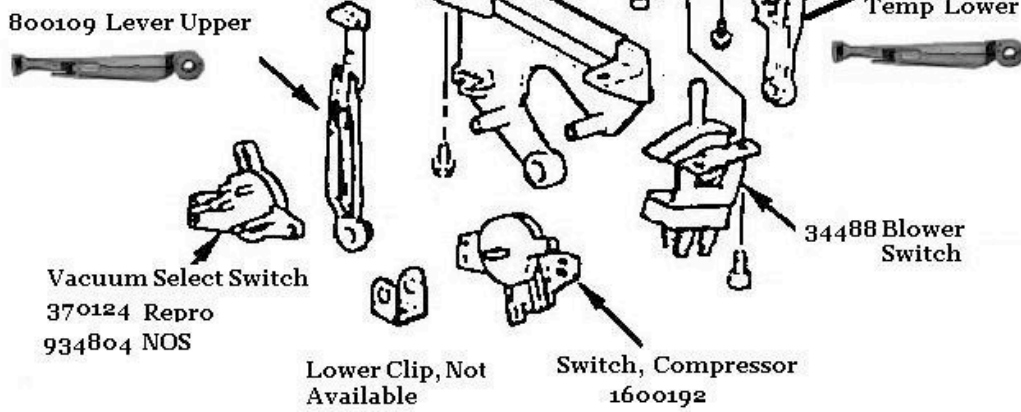

14020093 Heater Control Assembly

Heater Control Top
Clear Lens 78-82
47584 NOS
21288w Repr

Heater Indicator Face
1402009 NOS 77-82 (correct 80-82)
800101 Repr 77-79
21287w Repr 80-82

Frame Heater Control
800153

800109 Lever Upper

800107 Lever
Temp Lower

Vacuum Select Switch
370124 Repr
934804 NOS

34488 Blower
Switch

Lower Clip, Not
Available

Switch, Compressor
1600192